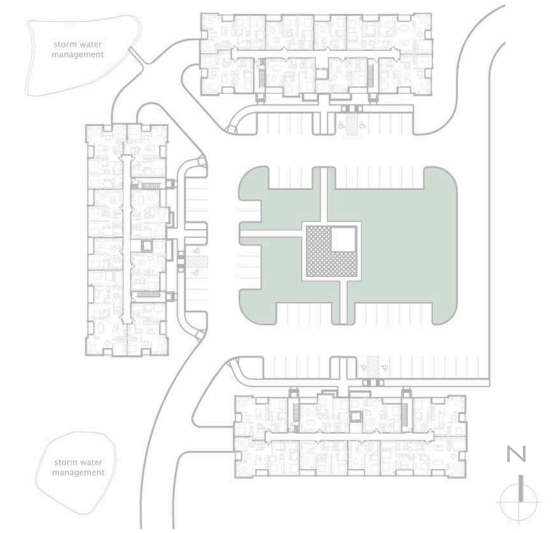

LILLY PRESERVE

LUXURY APARTMENT HOMES

3125 LILLY RD. BROOKFIELD, WI 53005

B1A - 702 SQ. FT.

APARTMENT: 107

LILLY PRESERVE LLC'S POLICY OF CONTINUAL IMPROVEMENT IN DESIGN AND CONSTRUCTION REQUIRES THAT ALL SPECIFICATIONS, EQUIPMENT, DIMENSIONS, FINISHES, FLOORPLANS, AND PRICES REMAIN SUBJECT TO CHANGE WITHOUT NOTICE. SQUARE FOOTAGES AND DIMENSIONS ARE APPROXIMATE. FLOORPLANS ARE INTENDED TO ILLUSTRATE LAYOUT AND SUGGEST FURNITURE PLACEMENT ONLY.