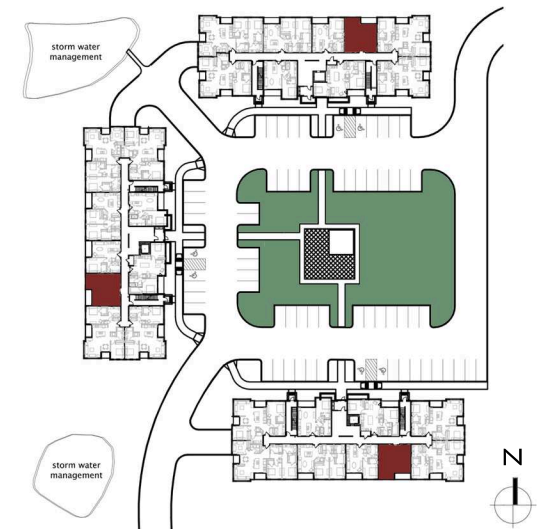

LILLY PRESERVE

LUXURY APARTMENT HOMES

3125 LILLY RD. BROOKFIELD, WI 53005

B1A - 702 SQ. FT.

APARTMENT: 107

LILLY PRESERVE LLC'S POLICY OF CONTINUAL IMPROVEMENT IN DESIGN AND CONSTRUCTION REQUIRES THAT ALL SPECIFICATIONS, EQUIPMENT, DIMENSIONS, FINISHES, FLOORPLANS, AND PRICES REMAIN SUBJECT TO CHANGE WITHOUT NOTICE. SQUARE FOOTAGES AND DIMENSIONS ARE APPROXIMATE. FLOORPLANS ARE INTENDED TO ILLUSTRATE LAYOUT AND SUGGEST FURNITURE PLACEMENT ONLY.